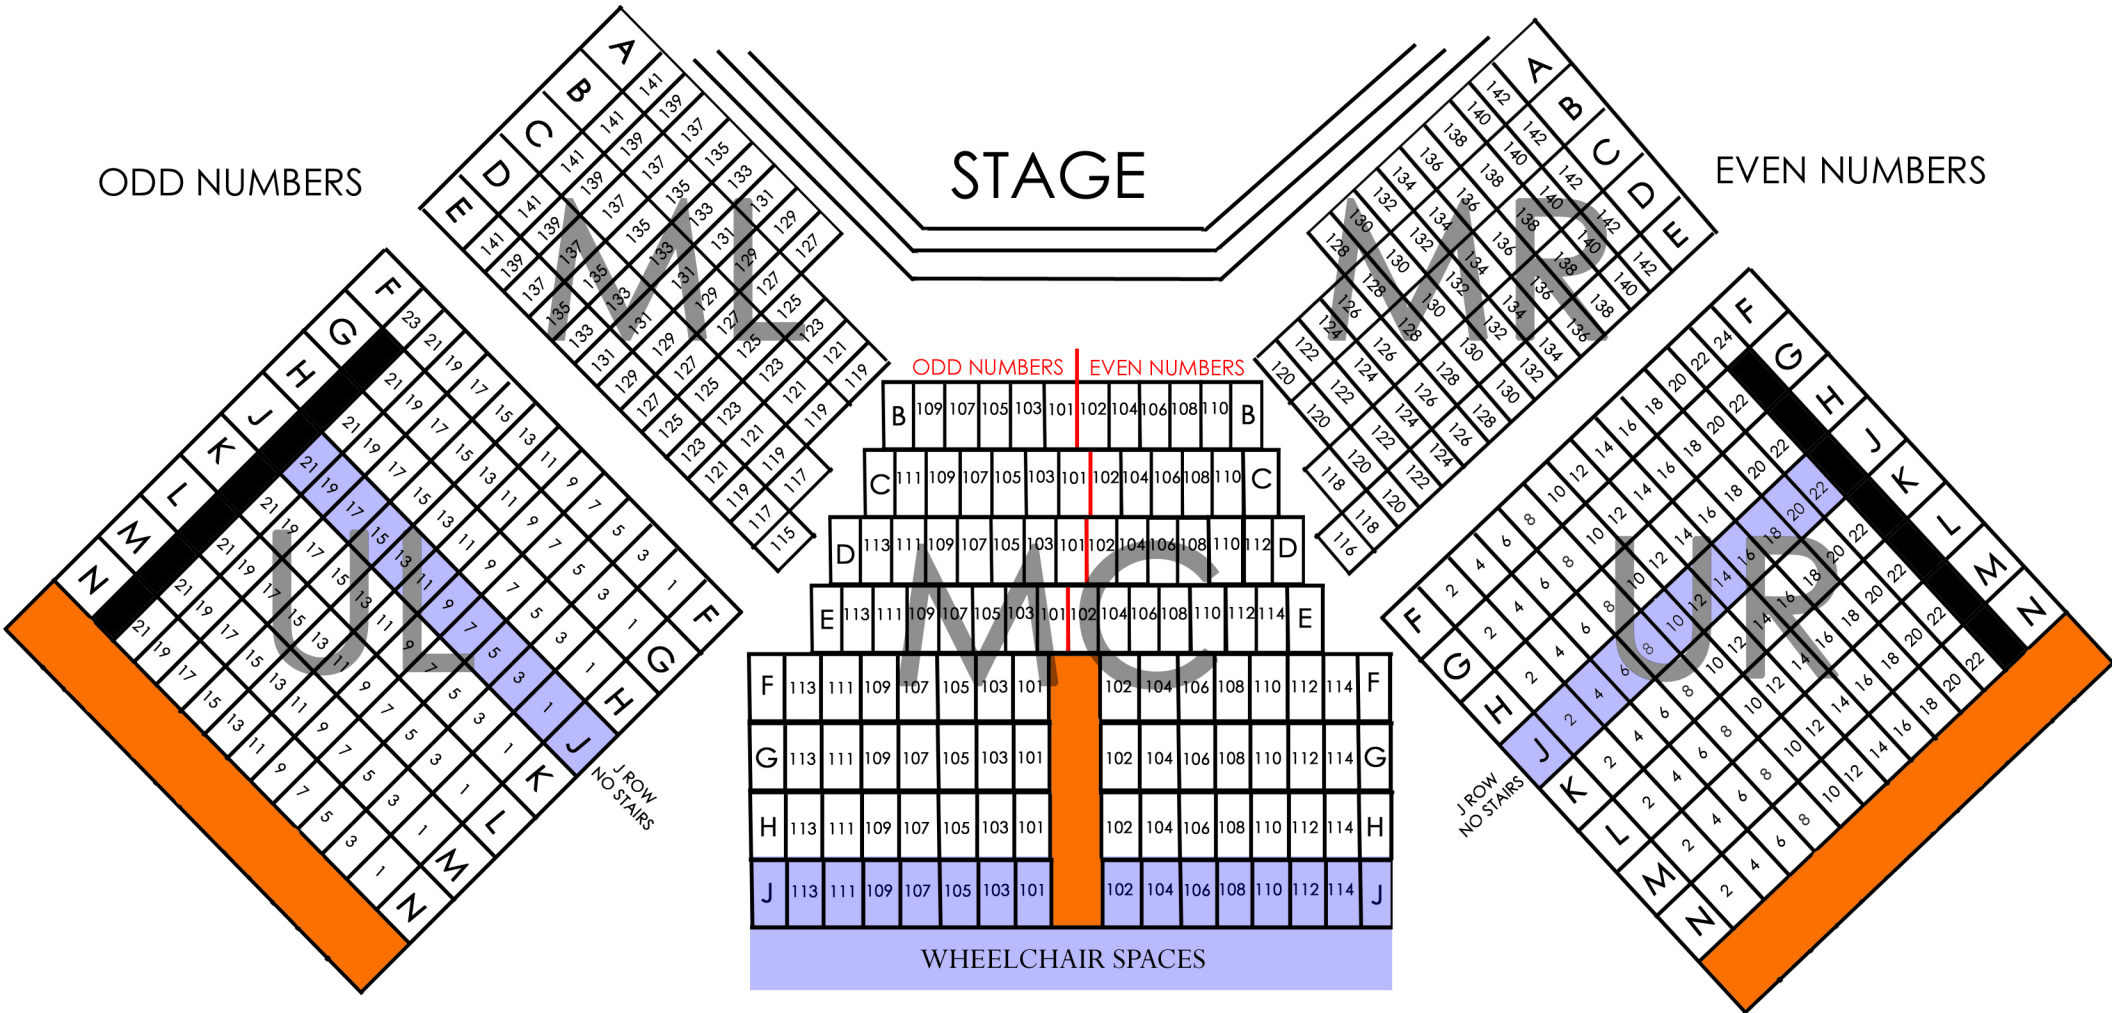

ODD NUMBERS

STAGE

EVEN NUMBERS

RED RIVER THEATRE  
 386 physical seats  
 14 wheelchair spaces  
 400 total

SOUND    TECH BOOTH    LIGHTS